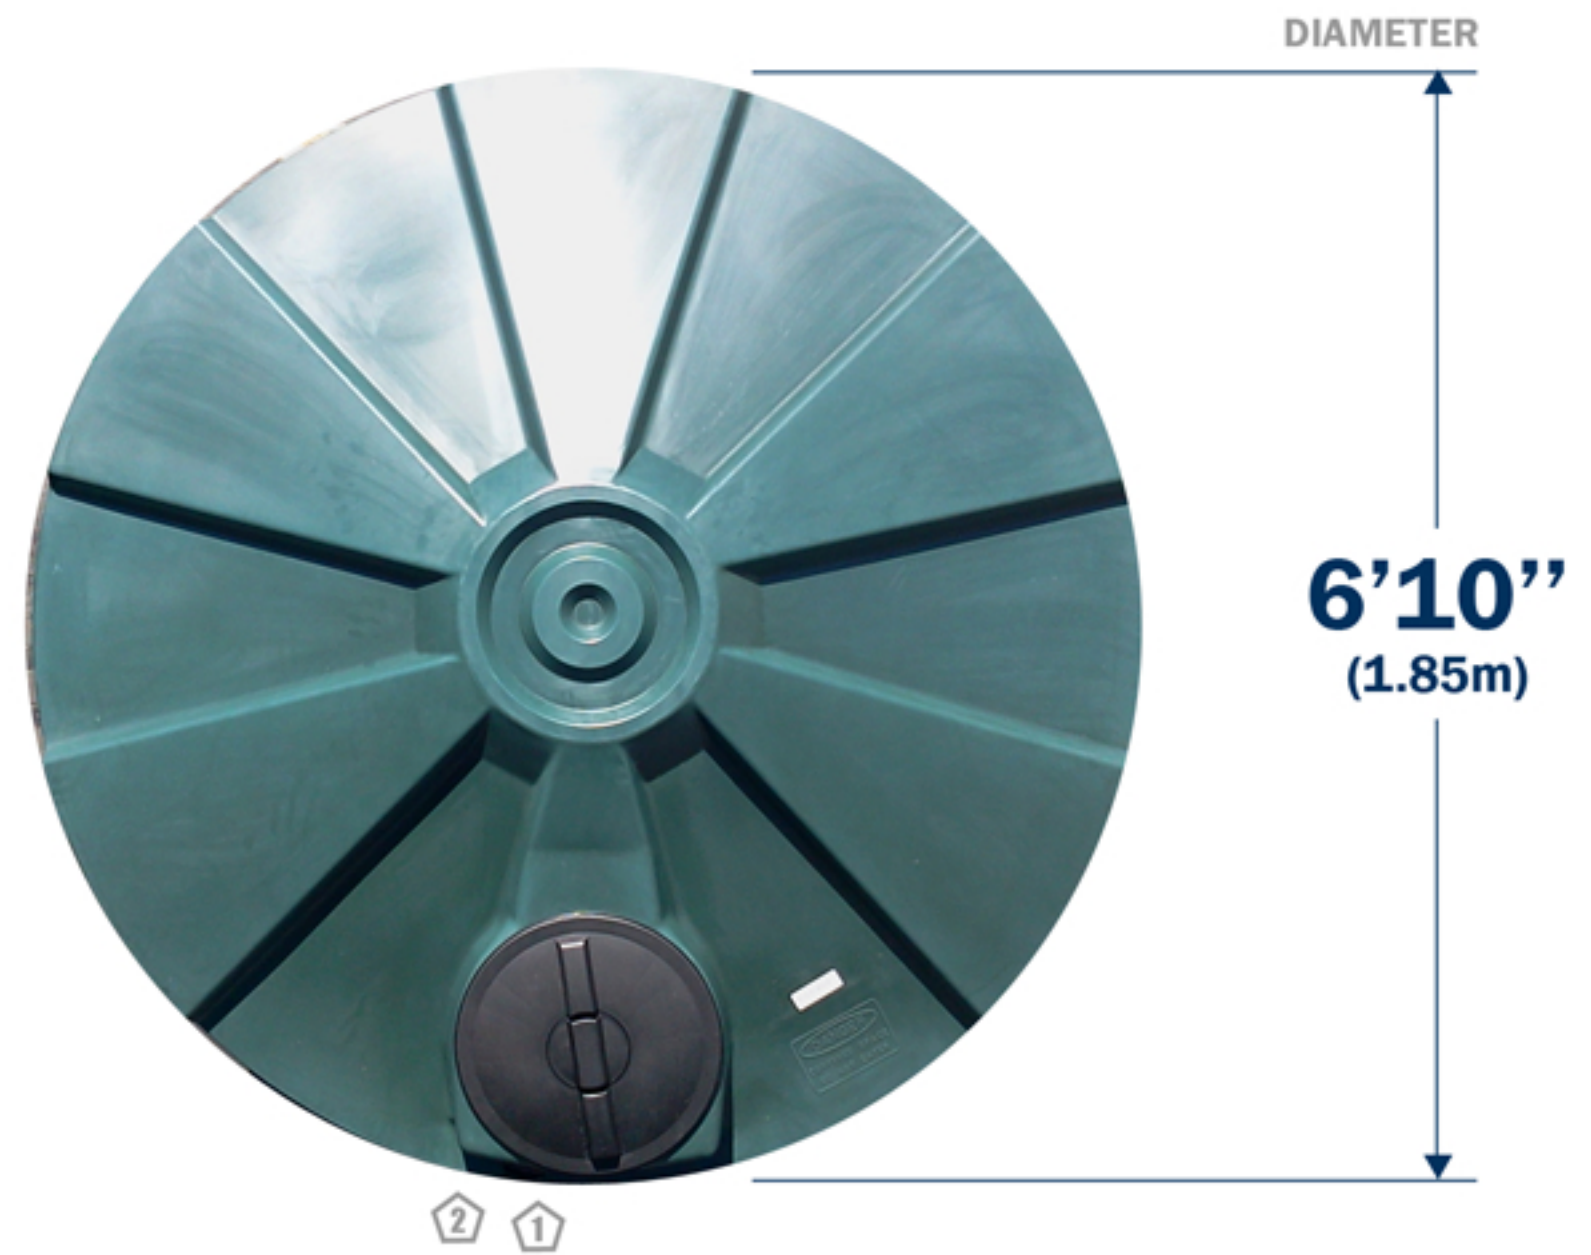

TOP VIEW

MANWAY VENTED COVER

Material: Polypropylene
Color: Black
Dimension: 16" Threaded

SIDE VIEW

TANK

Material: Polyethylene
Ribs: 6

OVERFLOW

Type: 2" Bulkhead
Height: 1 64"
2 5"

FEATURES

Vented Manway

Bulkhead Fitting